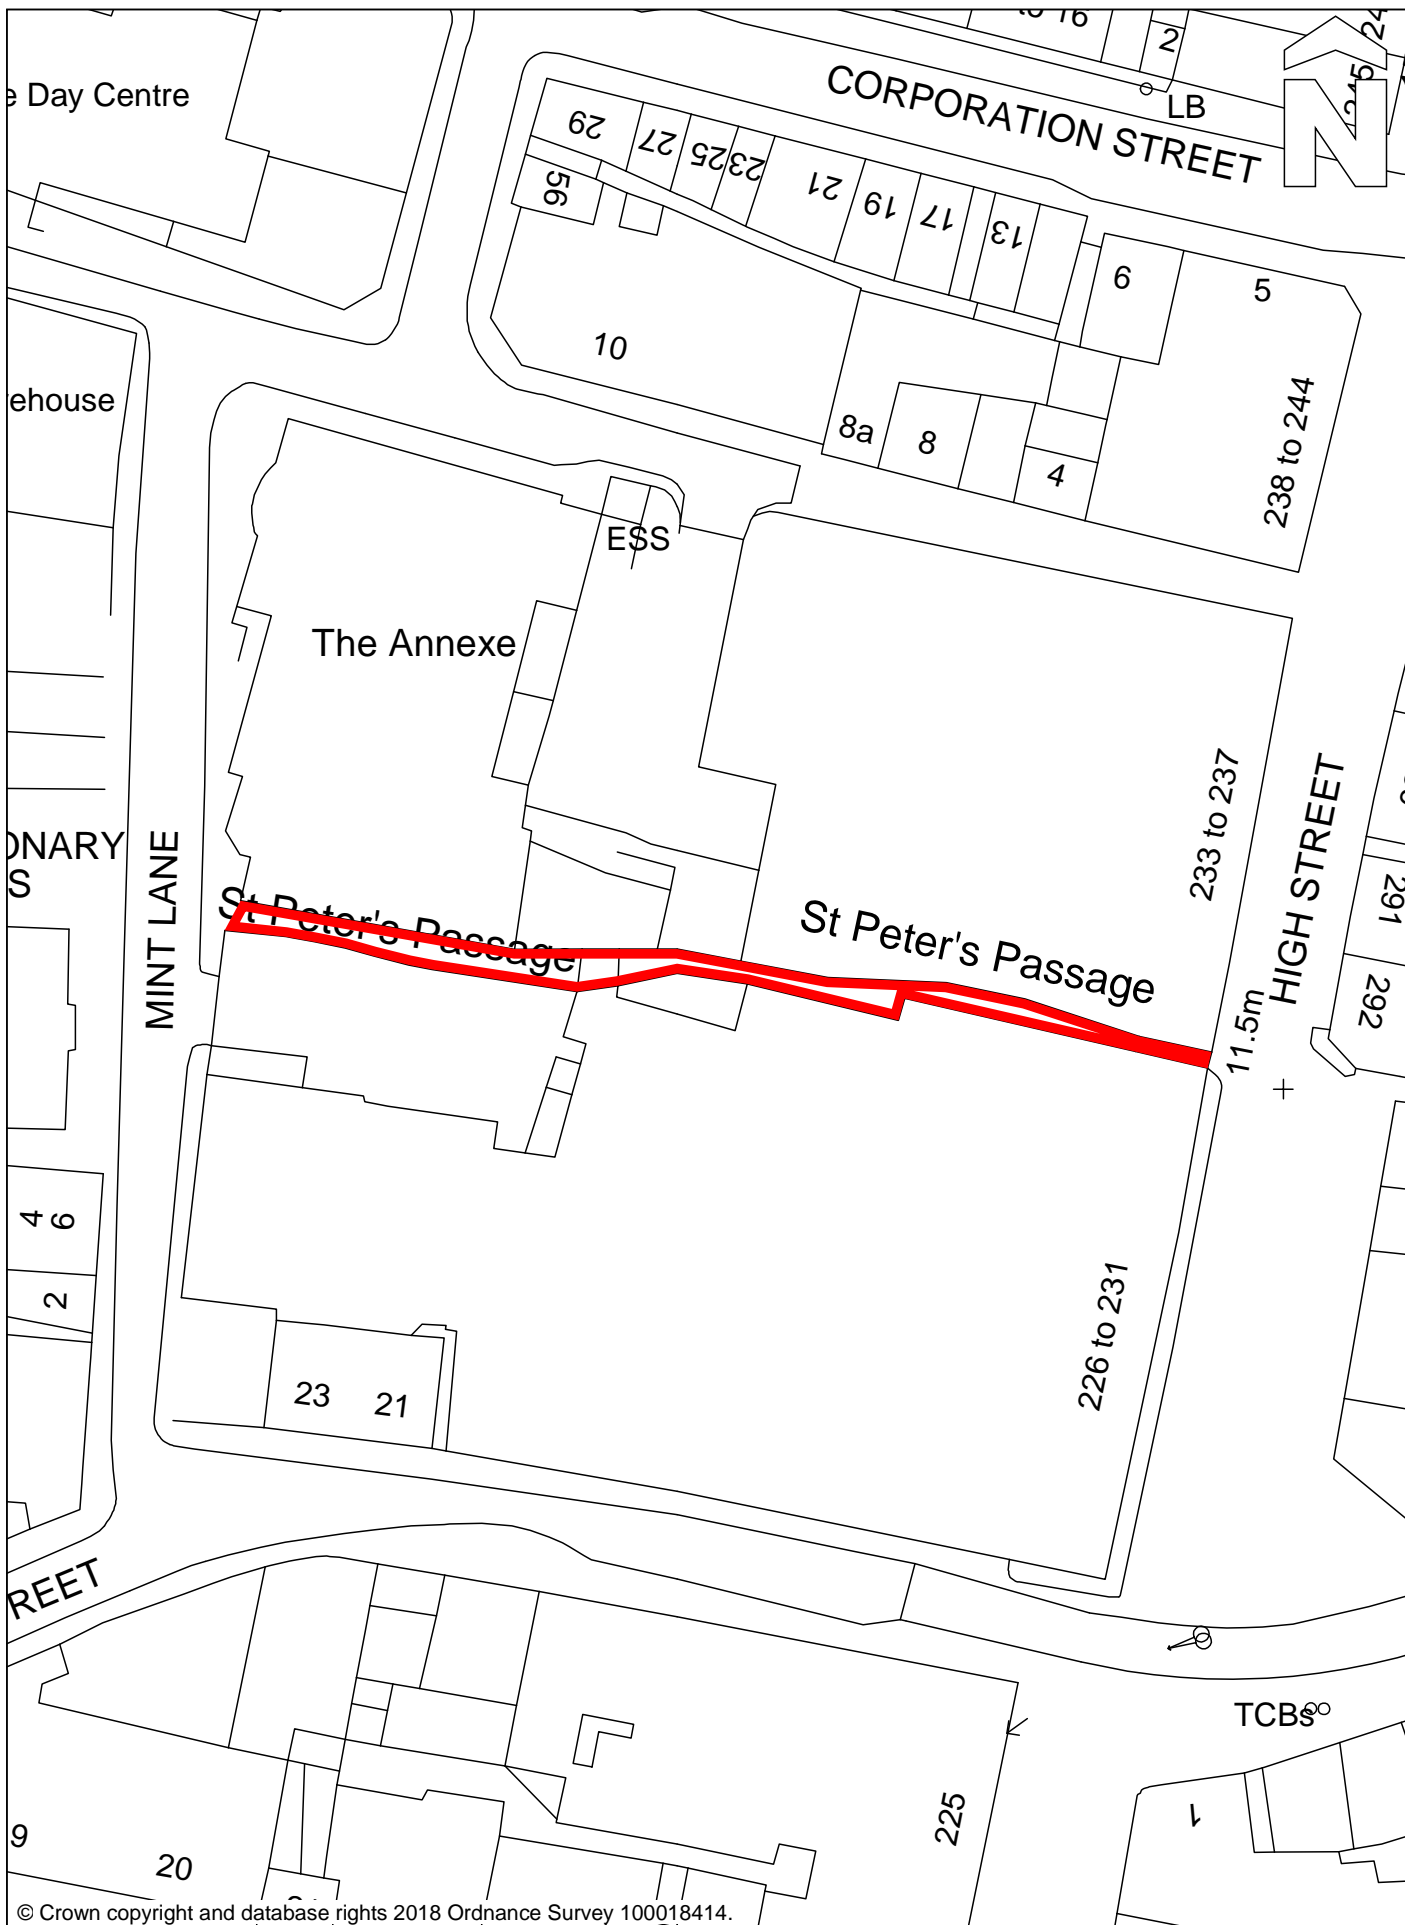

APPENDIX A

© Crown copyright and database rights 2018 Ordnance Survey 100018414.

St Peter's Passage PSPO

Scale: 1:600 at A4

Version 1: 24-Jul-2018